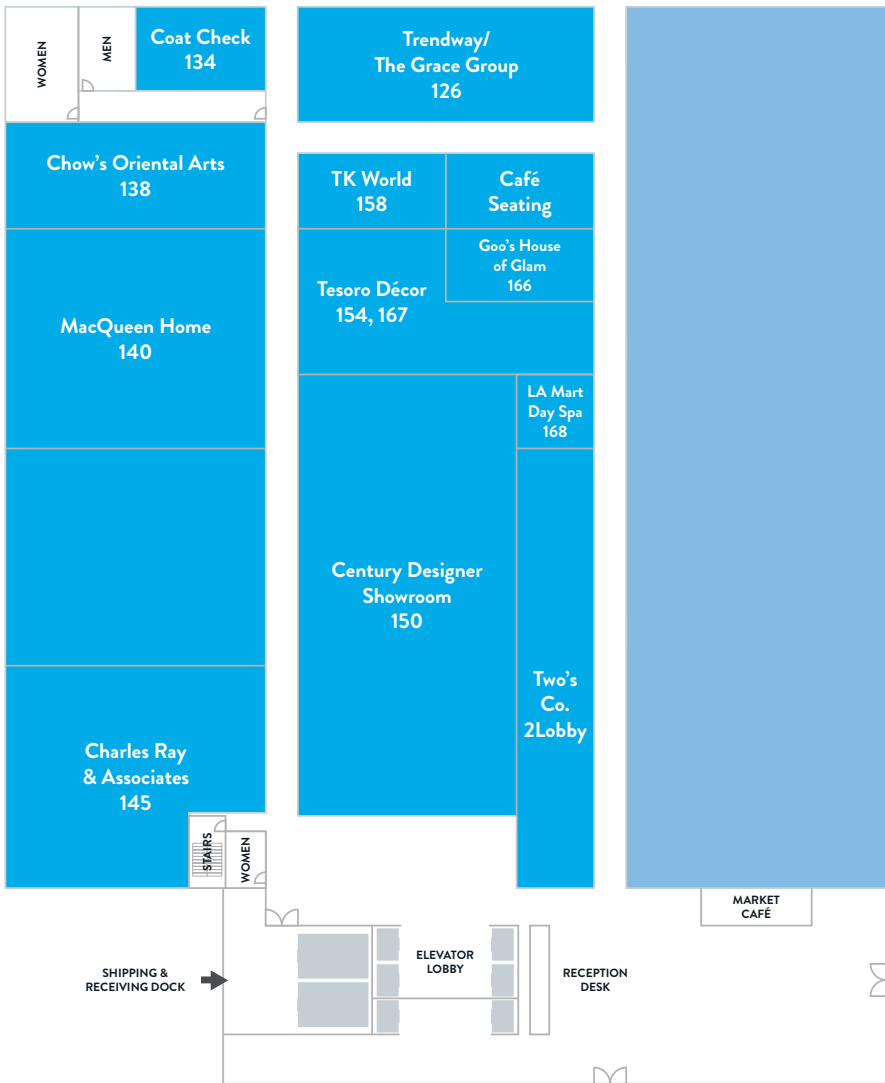

FIRST FLOOR

Showroom	Suite	Showroom	Suite	Showroom	Suite
Century Designer Showroom	150	Goo's House of Glam	166	TK World	158
Charles Ray & Associates	145	LA Mart Day Spa	168	Tesoro Décor	154, 167
Chow's Oriental Arts	138	MacQueen Home	140	Trendway/The Grace Group	126
Coat Check	134	Market Café		Two's Company	2Lobby