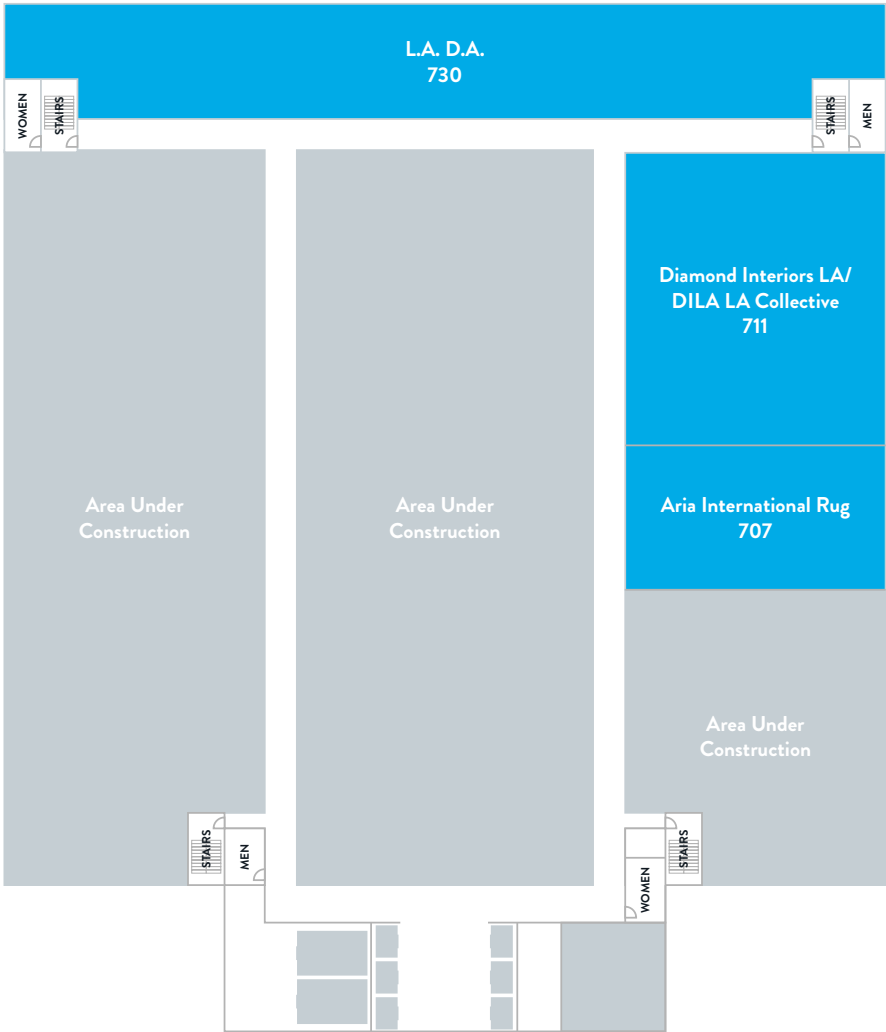

SEVENTH FLOOR

Showroom

Aria International Rug
Area Rugs & Accessories

Suite

707

Showroom

Diamond Interiors LA/DILA LA Collective 711
Contract, Hospitality, Furniture
& Finishings

Suite

Showroom

L.A. D.A.

Suite

730