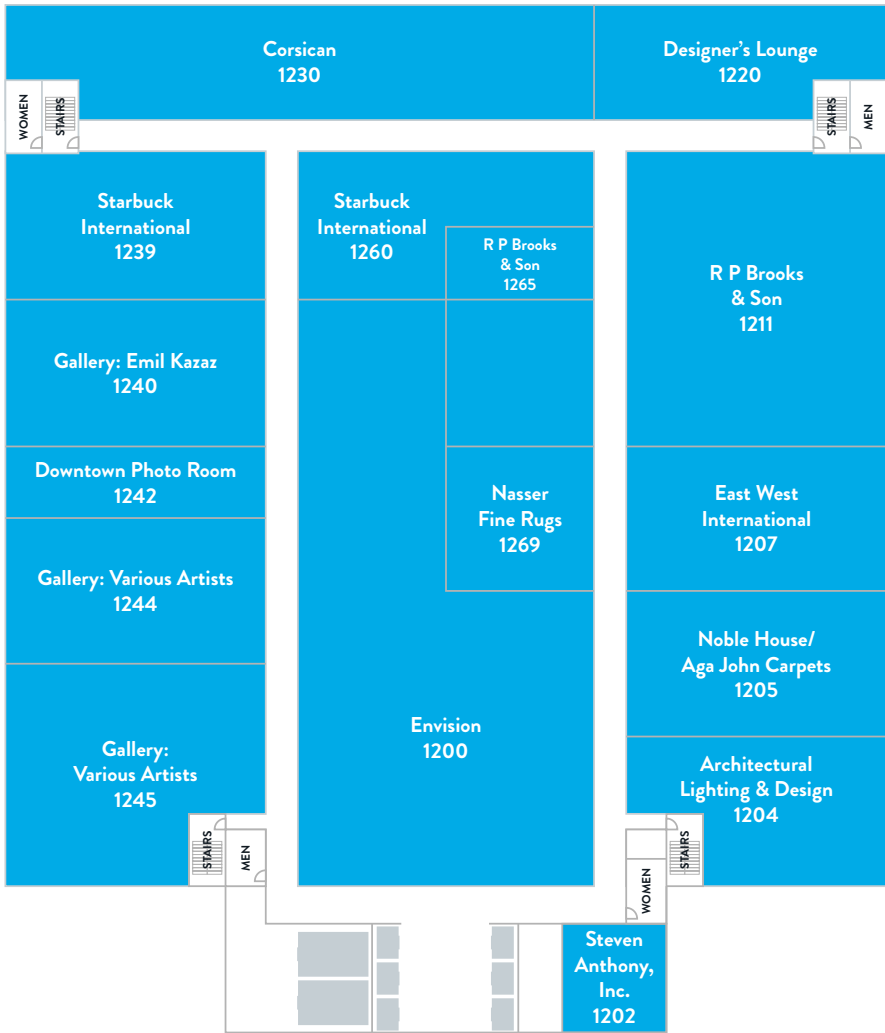

TWELFTH FLOOR

Showroom	Suite	Showroom	Suite	Showroom	Suite
Architectural Lighting & Design	1204	East West International	1207	R P Brooks & Son	1211, 1265
Corsican	1230	Envision	1200, 1250	Starbuck International	1239, 1260
Designer's Lounge	1220	Nasser Fine Rugs	1269	Steven Anthony, Inc.	1202
Downtown Photo Room	1242	Noble House/Aga John Carpets	1205