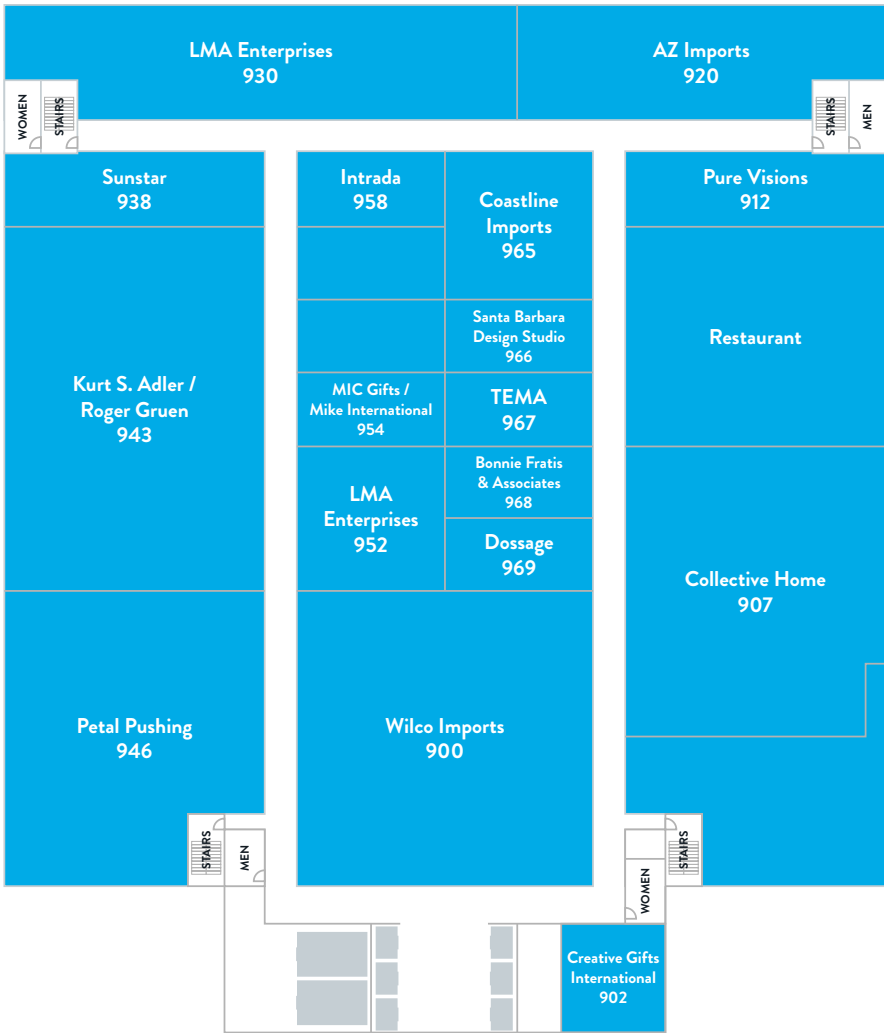

Showroom

L.A. D.A.

Suite

730

EIGHTH FLOOR

Showroom	Suite	Showroom	Suite	Showroom	Suite
a.t. Home	866	Dosvella	871	Kathleen Milne Company	809
Alan & Leigh	808	EJH Brand	807	Lollia/Tokyomilk/Love & Toast	
Archipelago	868	En Vogue dba Art on Tiles	850	/Library of Flowers	854
BROUK & CO	853	Flemming Chalef	846	Lynn Mitchell Group	856
Cory Baehr	865	Foxden Sales	802	Moda Dora Gift & Home	843
D.L. & Co.	852	Gus Dallas	870	Prestige Identity	848
Danya B	867	Home & Beyond	851	Stephen Young	811, 830, 838
Debi Wise & Associates	803	Intrada Italy	800		