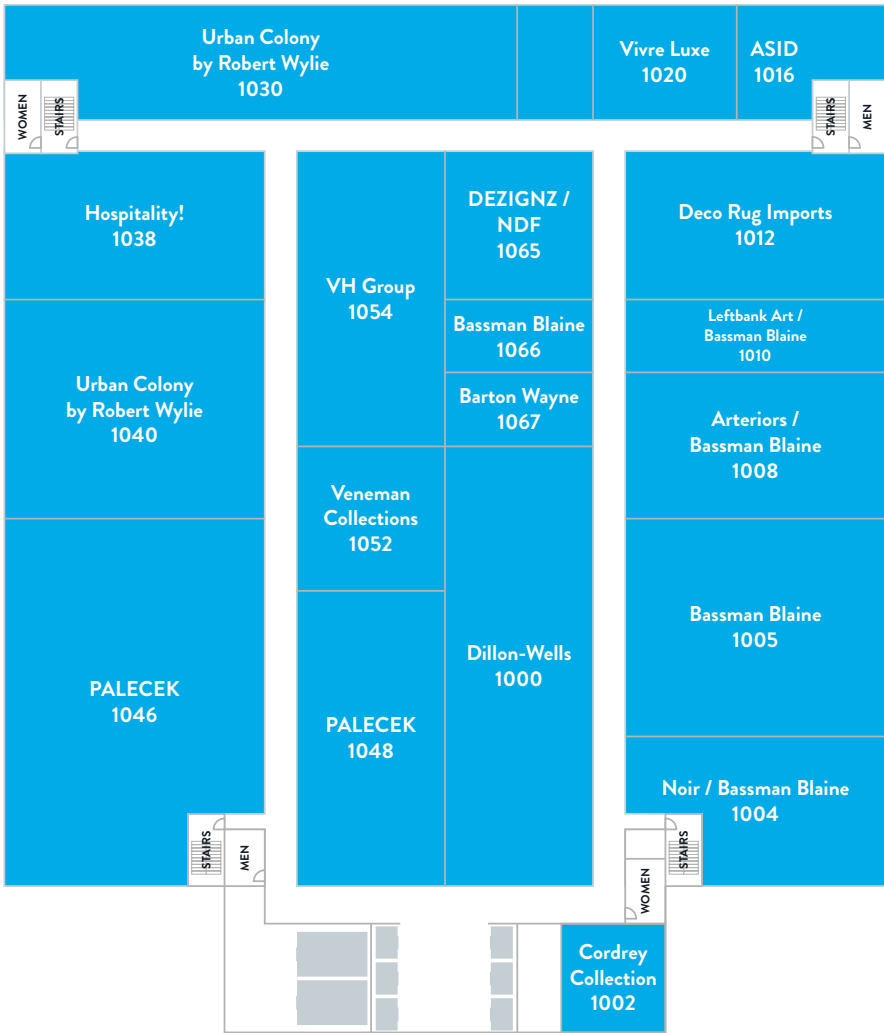

TENTH FLOOR

Showroom	Suite	Showroom	Suite	Showroom	Suite
American Society of Interior Designers (ASID)	1016	Deco Rug Imports	1012	PALECEK	1046, 1048
Arteriors/Bassman Blaine	1008	Dillon-Wells	1000	Urban Colony by Robert Wylie	1030, 1040
Barton Wayne	1067	DEZIGNZ/NDF	1065	VH Group	1054
Bassman Blaine	1005, 1066	Hospitality!	1038	Veneman Collections	1052
Cordrey Collection	1002	Leftbank Art/Bassman Blaine	1010	Vivre Luxe	1020
		Noir/Bassman Blaine	1004