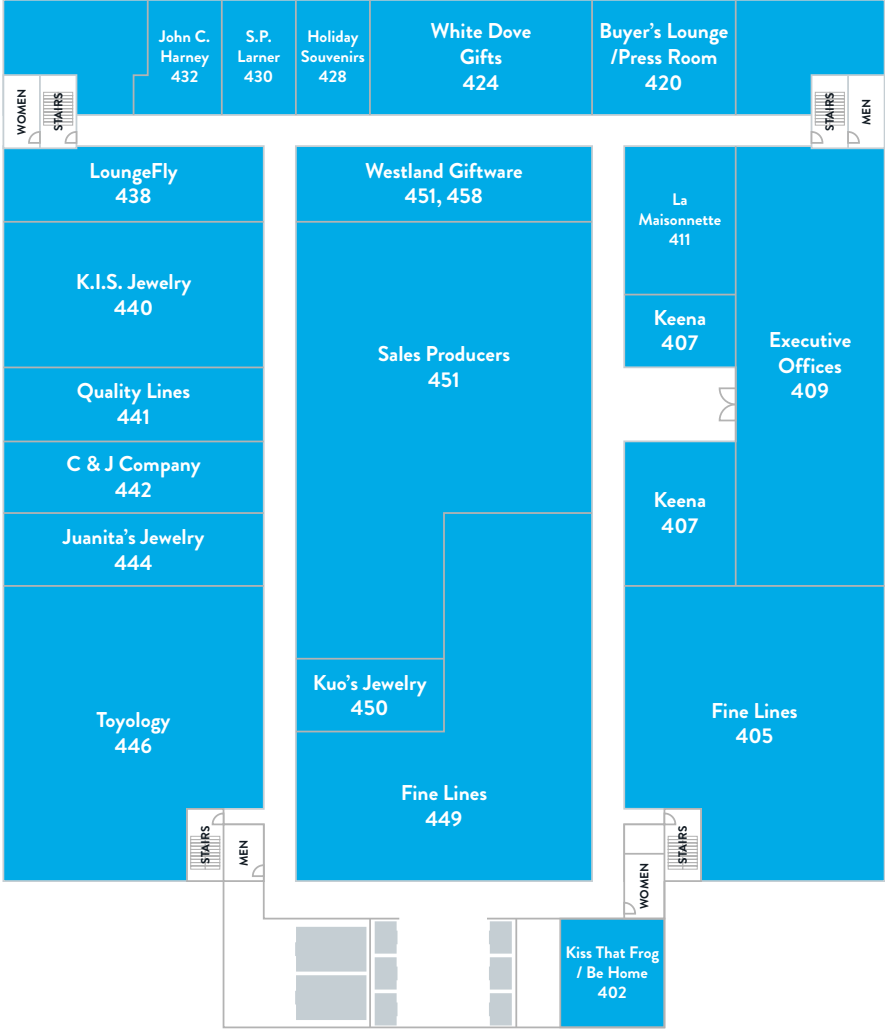

FOURTH FLOOR

Showroom	Suite	Showroom	Suite	Showroom	Suite
Buyer's Lounge/Press Room	420	K.I.S. Jewelry	440	S.P. Lerner	430
C & J Company	442	Keena	407	Sales Producers	451
Executive Offices	409	Kiss That Frog/Be Home	402	Toyology	446
Fine Lines	405, 449	Kuo's Jewelry	450	Westland Giftware	451, 458
Holiday Souvenirs	428	La Masionnette	411	White Dove Gifts	424
John C. Harney	432	LoungeFly	438		
Juanita's Jewelry	444	Quality Lines	441