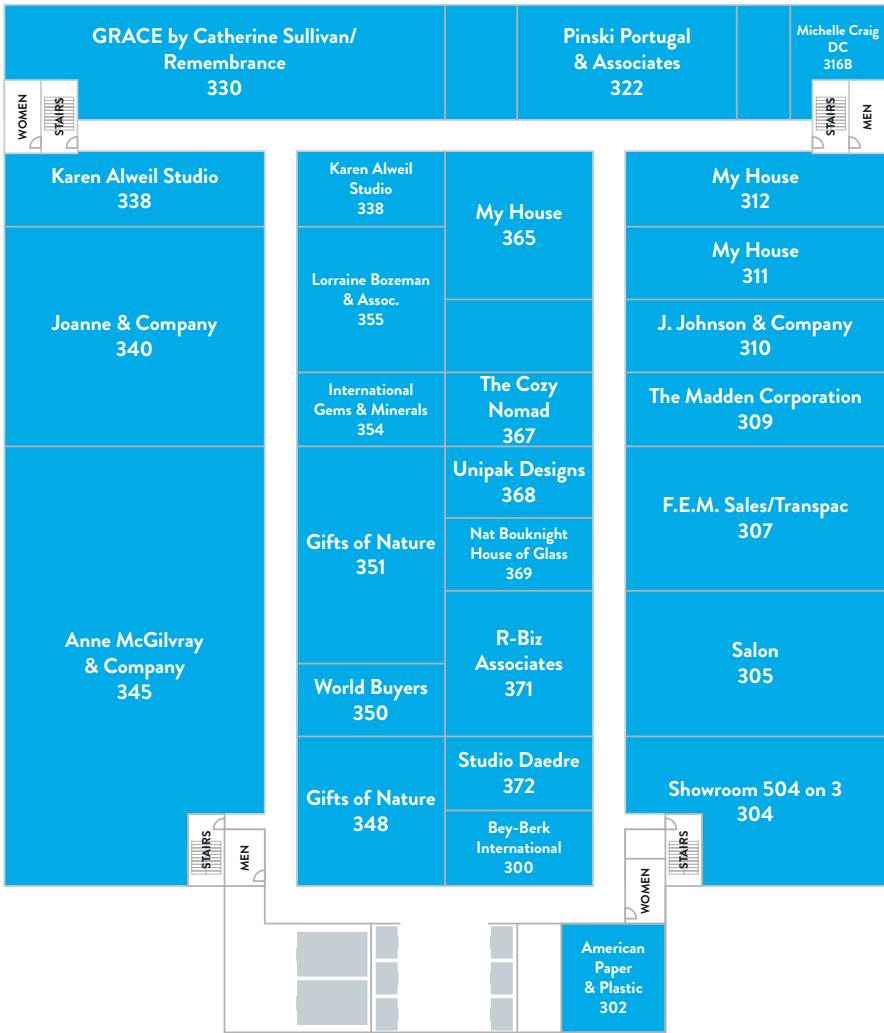

THIRD FLOOR

Showroom	Suite	Showroom	Suite	Showroom	Suite
American Paper & Plastic	302	International Gems & Minerals	354	Nat Bouknight House of Glass	369
Anne McGilvray & Company	345	J. Johnson & Company	310	Pinski Portugal & Associates	322
Bey-Berk International	300	Joanne & Company	340	R-Biz Associates	371
The Cozy Nomad	367	Karen Alweil Studio	338	Salon	305
F.E.M. Sales/Transpac	307	Lorraine Bozeman & Associates	355	Showroom 504 on 3	304
Gifts of Nature	348, 351	Madden Corporation	309	Studio Daedre	372
GRACE by Catherine Sullivan/ Remembrance	330	Michelle Craig Design Collaboration	316B	Unipak Designs	368
		My House	311, 312, 365	World Buyers	350