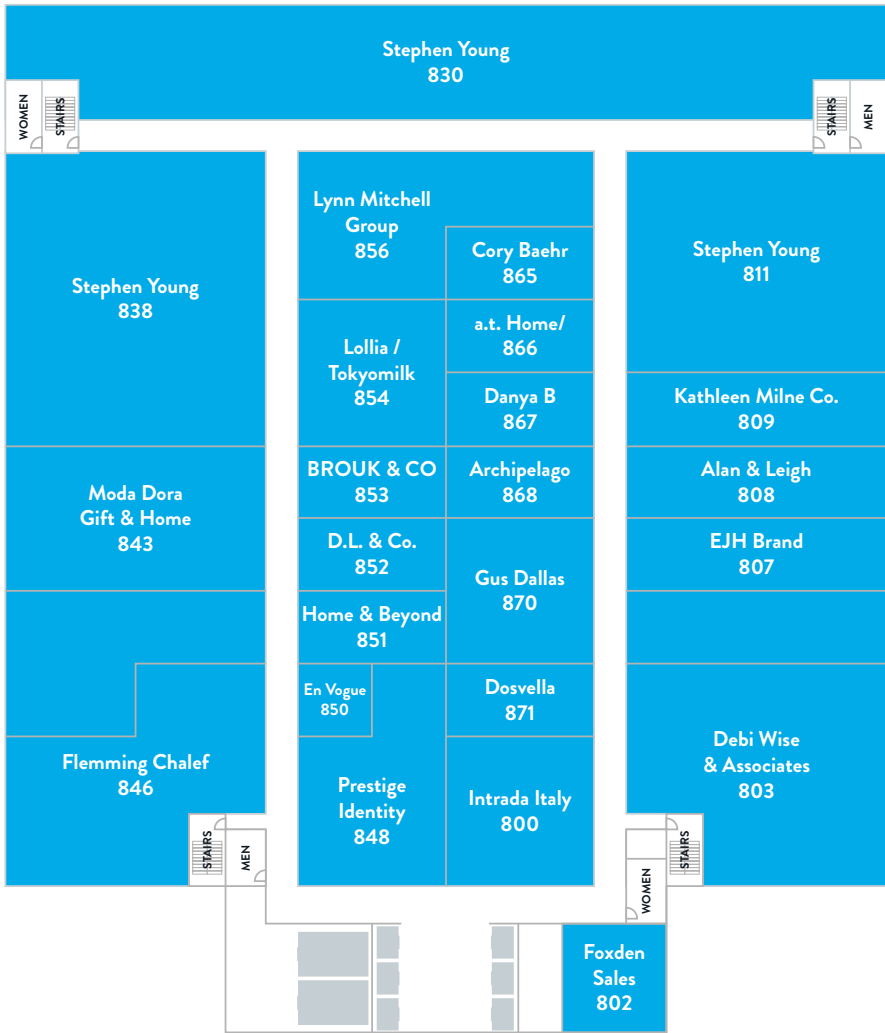

EIGHTH FLOOR

Showroom	Suite	Showroom	Suite	Showroom	Suite
a.t. Home	866	Dosvella	871	Kathleen Milne Company	809
Alan & Leigh	808	EJH Brand	807	Lollia/Tokyomilk/Love & Toast	
Archipelago	868	En Vogue dba Art on Tiles	850	/Library of Flowers	854
BROUK & CO	853	Flemming Chalef	846	Lynn Mitchell Group	856
Cory Baehr	865	Foxden Sales	802	Moda Dora Gift & Home	843
D.L. & Co.	852	Gus Dallas	870	Prestige Identity	848
Danya B	867	Home & Beyond	851	Stephen Young	811, 830, 838
Debi Wise & Associates	803	Intrada Italy	800