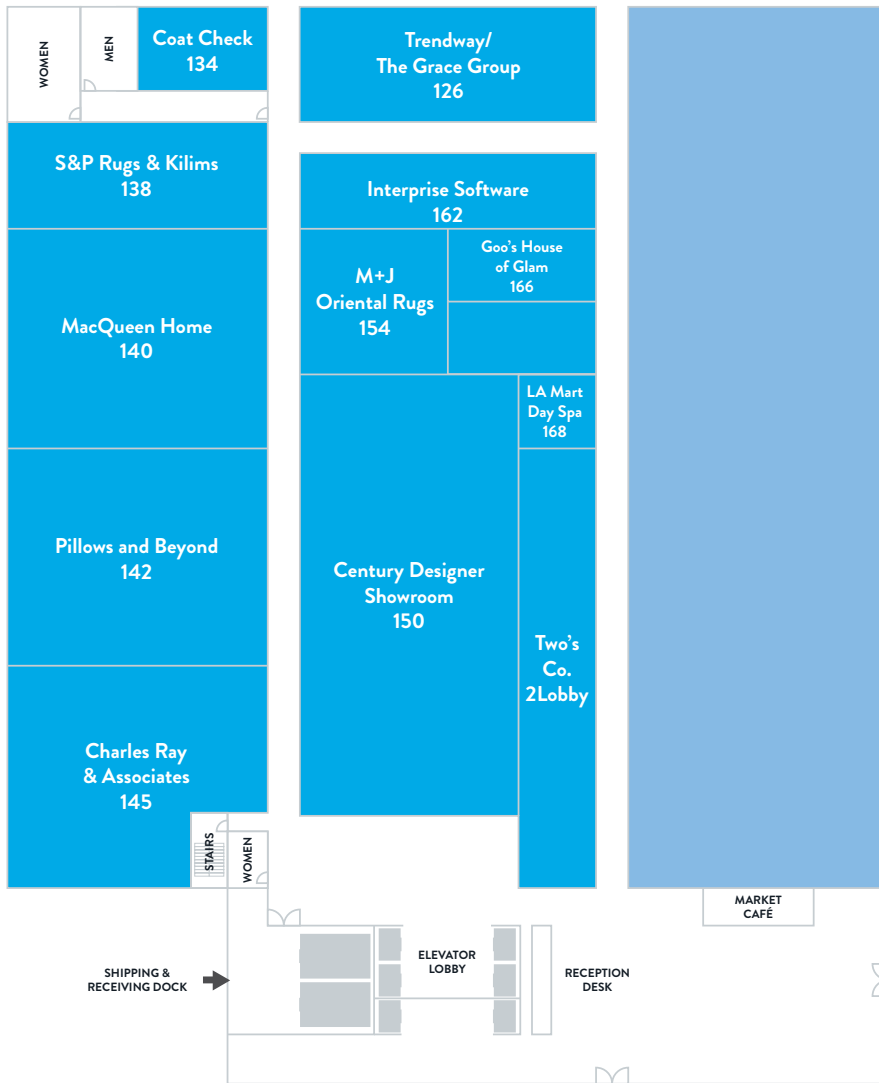

## FIRST FLOOR

Showroom	Suite	Showroom	Suite	Showroom	Suite
Century Designer Showroom	150	Interprise Software	162	Pillows and Beyond	142
Charles Ray & Associates	145	LA Mart Day Spa	168	S&P Rugs & Kilims	138
Coat Check	134	M+J Oriental Rugs	154	Trendway/The Grace Group	126
Goo's House of Glam	166	MacQueen Home	140	Two's Company	2Lobby
		Market Café			