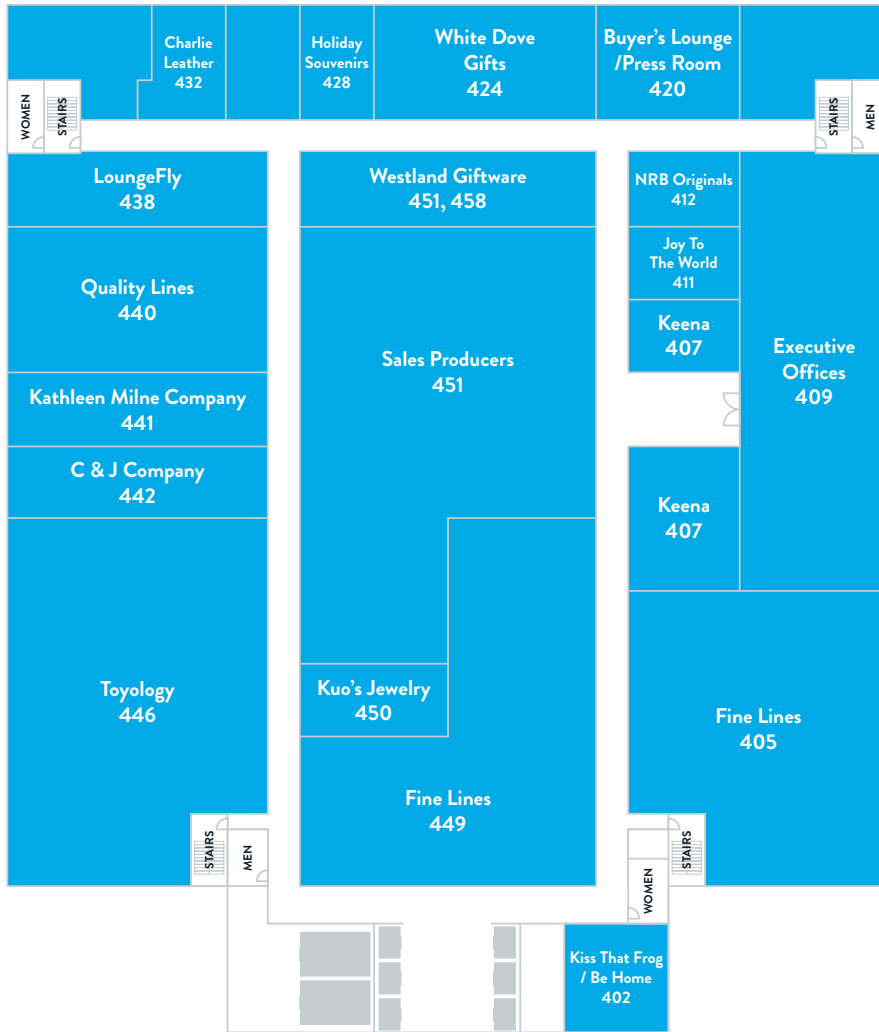

FOURTH FLOOR

Showroom	Suite	Showroom	Suite	Showroom	Suite
Buyer's Lounge/Press Room	420	Kathleen Milne Company	441	Sales Producers	451
C & J Company	442	Keena	407	Toyology	446
Charlie Leather	432	Kiss That Frog/Be Home	402	Westland Giftware	451, 458
Executive Offices	409	Kuo's Jewelry	450	White Dove Gifts	424
Fine Lines	405, 449	LoungeFly	438		
Holiday Souvenirs	428	NRB Originals	412		
Joy To The World	411	Quality Lines	440		

SEVENTH FLOOR

Showroom	Suite	Showroom	Suite	Showroom	Suite
Aria International Rug	707	Diamond Interiors LA/DILA LA Collective	711	L.A. D.A.	730
Area Rugs & Accessories		Contract, Hospitality, Furniture & Finishings			
Claremont Graduate University	700