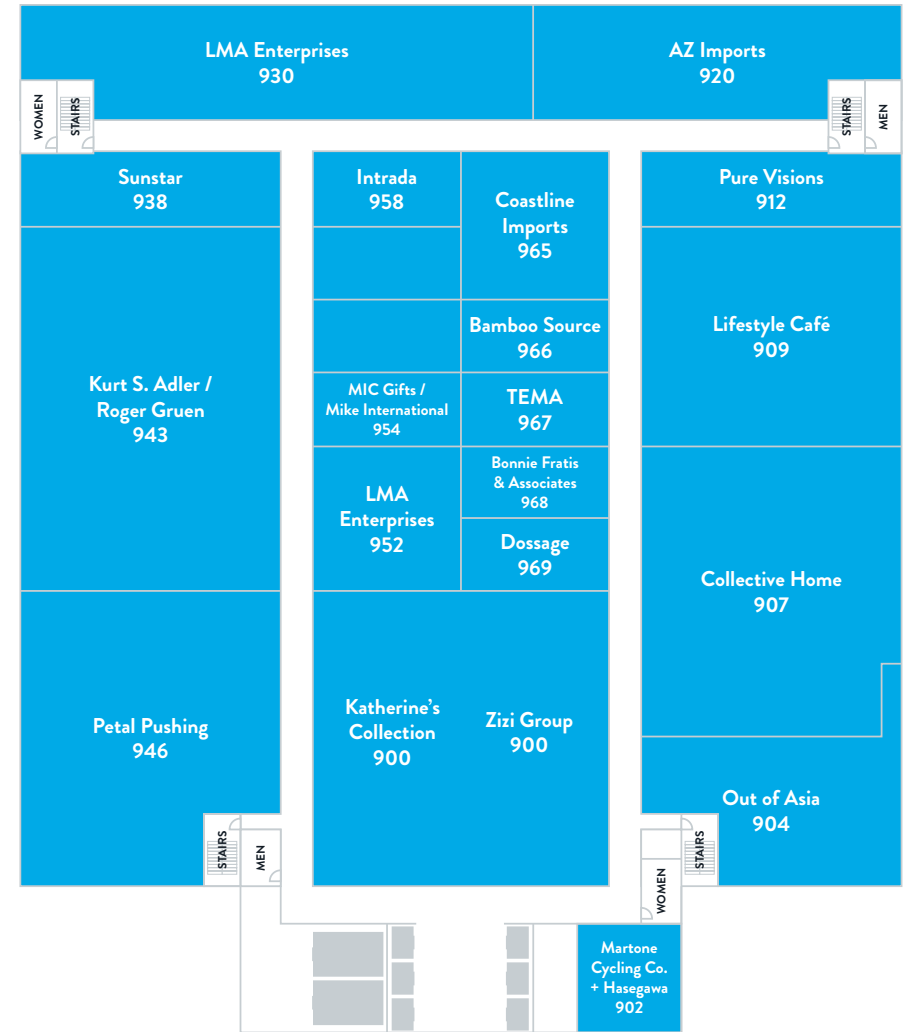

EIGHTH FLOOR

Showroom	Suite	Showroom	Suite	Showroom	Suite
a.t. Home	802	Debi Wise & Associates	803	Lollia/Tokyomilk/Love & Toast	
Alan & Leigh	871	En Vogue dba Art on Tiles	850	/Library of Flowers	854
Archipelago	868	Flemming Chalef	866	Lynn Mitchell Group	856
Bridgeport Gallery	844	Gus Dallas	870	Moda Dora Gift & Home	843
BROUK & CO	853	Home & Beyond	851	Rosalie & Friends	846
Cozy Nomad	806	Intrada Italy	800	Stephen Young 807, 808, 811, 830, 838	
D.L. & Co.	852	Legends of Asia	848		

NINTH FLOOR

Showroom	Suite	Showroom	Suite	Showroom	Suite
AZ Imports	920	Katherine's Collection	900	Out of Asia	904
Bamboo Source	966	Kurt S. Adler/Roger Gruen	943	Petal Pushing	946
Bethany Lowe	900	Lifestyle Café	909	Pure Visions	912
Bonnie Fratis & Associates	968	LMA Enterprises	930, 952	Sunstar	938
Coastline Imports	965	Martone Cycling Co.+ Hasegawa	902	TEMA	967
Collective Home	907	MIC Gifts/Mike International	954	Vickerman	900
Dossage	969	Melrose International	900	Zizi Group	900
Intrada	958