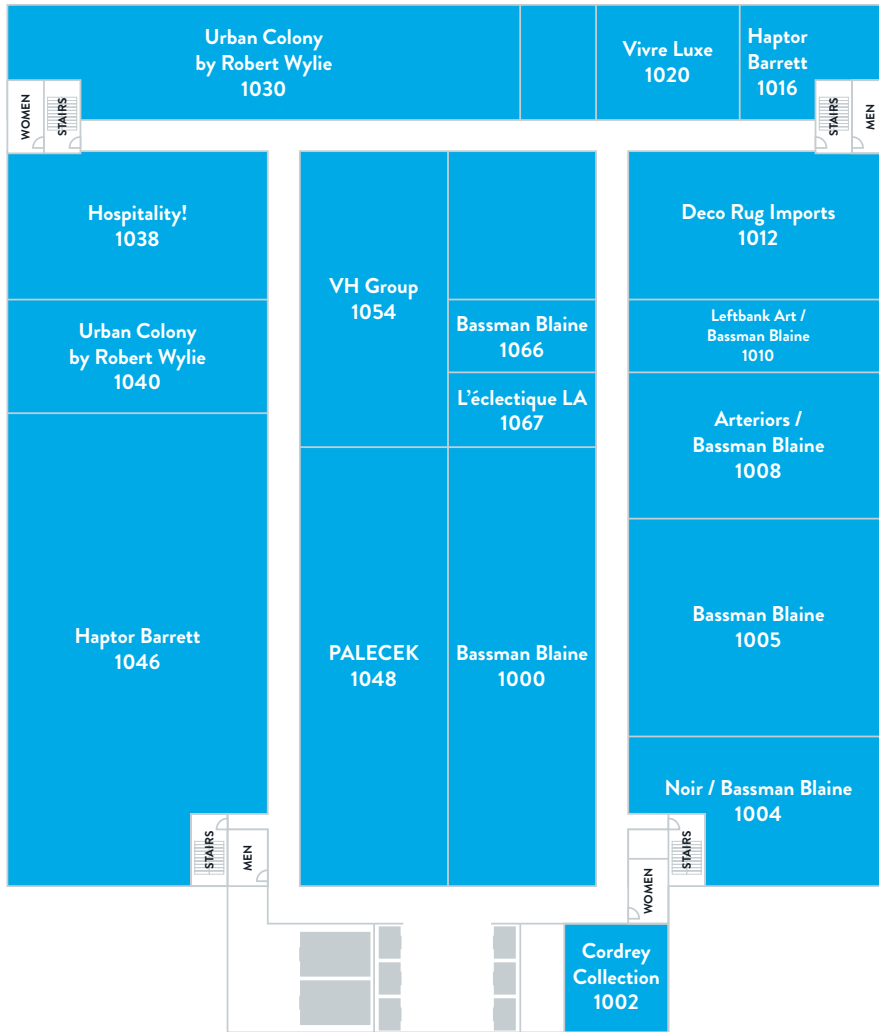

TENTH FLOOR

Showroom	Suite	Showroom	Suite	Showroom	Suite
Arteriors/Bassman Blaine	1008	Haptor Barrett Office	1016	PALECEK	1048
Bassman Blaine	1000, 1005, 1066	Hospitality!	1038	Urban Colony by Robert Wylie	1030, 1040
Cordrey Collection	1002	L'éclectique LA	1067	VH Group	1054
Deco Rug Imports	1012	Leftbank Art/Bassman Blaine	1010	Vivre Luxe	1020
Haptor Barrett	1046	Noir/Bassman Blaine	1004		

TWELFTH FLOOR

Showroom	Suite	Showroom	Suite	Showroom	Suite
Architectural Lighting & Design	1204	Envision	1200, 1250	Rug Design Center	1262
American Society of Interior Design (ASID)	1265	Floorplan Rugs	1268	Starbuck International	1239, 1260
Designer's Lounge	1220	Loni M. Designs	1269	Steven Anthony, Inc.	1202
Downtown Photo Room	1242	Madera Home Furniture	1230	Veneman Collection	1266
East West International	1207	Noble House/Aga John Carpets	1205		
		R P Brooks & Son	1211, 1265