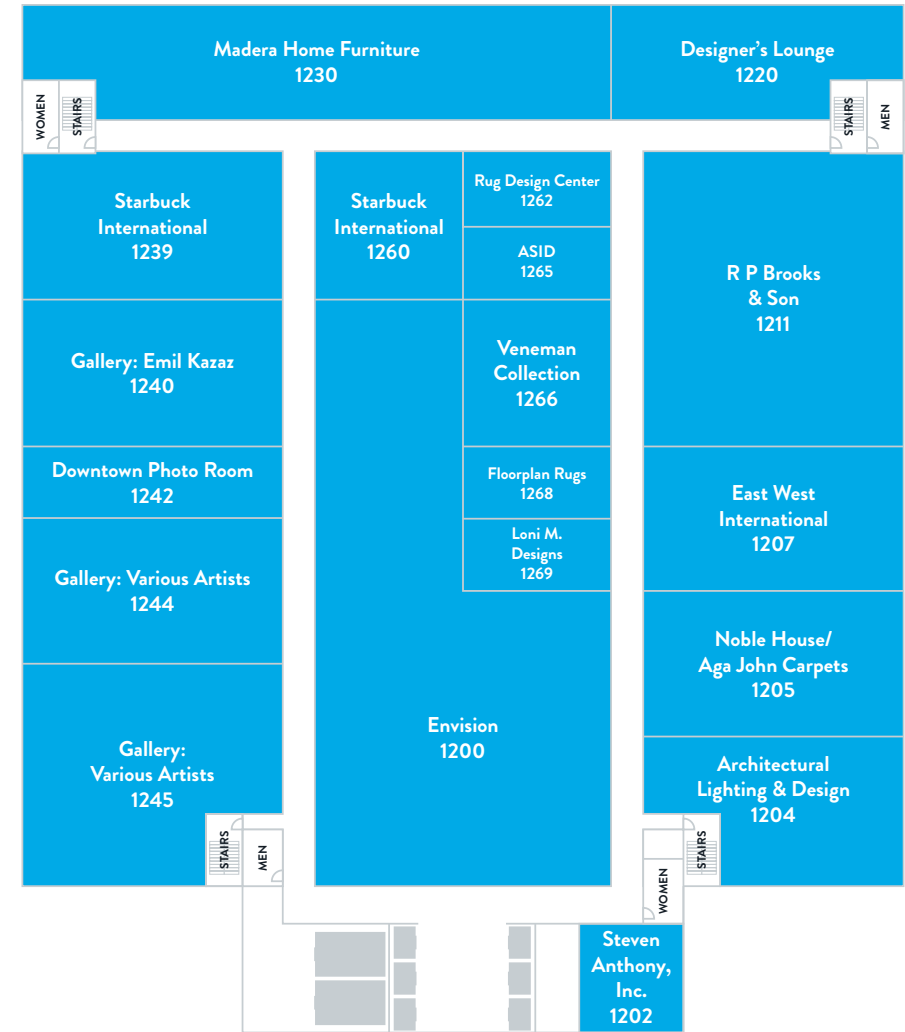

TENTH FLOOR

Showroom	Suite	Showroom	Suite	Showroom	Suite
Arteriors/Bassman Blaine	1008	Haptor Barrett Office	1016	PALECEK	1048
Bassman Blaine	1000, 1005, 1066	Hospitality!	1038	Urban Colony by Robert Wylie	1030, 1040
Cordrey Collection	1002	L'éclectique LA	1067	VH Group	1054
Deco Rug Imports	1012	Leftbank Art/Bassman Blaine	1010	Vivre Luxe	1020
Haptor Barrett	1046	Noir/Bassman Blaine	1004		

TWELFTH FLOOR

Showroom	Suite	Showroom	Suite	Showroom	Suite
Architectural Lighting & Design	1204	Envision	1200, 1250	Rug Design Center	1262
American Society of Interior Design (ASID)	1265	Floorplan Rugs	1268	Starbuck International	1239, 1260
Designer's Lounge	1220	Loni M. Designs	1269	Steven Anthony, Inc.	1202
Downtown Photo Room	1242	Madera Home Furniture	1230	Veneman Collection	1266
East West International	1207	Noble House/Aga John Carpets	1205		
		R P Brooks & Son	1211, 1265