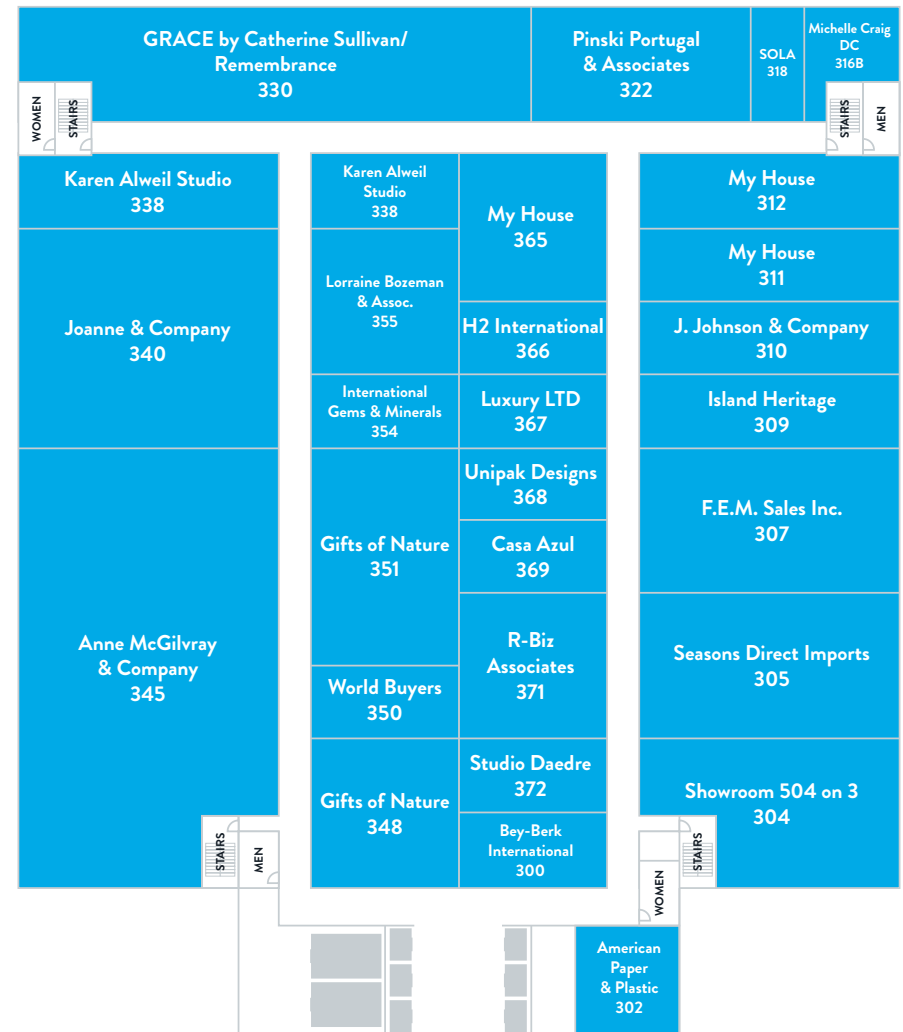

## FIRST FLOOR

Showroom	Suite	Showroom	Suite	Showroom	Suite
Century Designer Showroom	150	Interprise Software	162	Pillows and Beyond	142
Charles Ray & Associates	145	LA Mart Day Spa	168	S&P Rugs & Kilims	138
Coat Check	134	M+J Oriental Rugs	154	Trendway/The Grace Group	126
Goo's House of Glam	166	MacQueen Home	140	Two's Company	2Lobby
		Market Café			